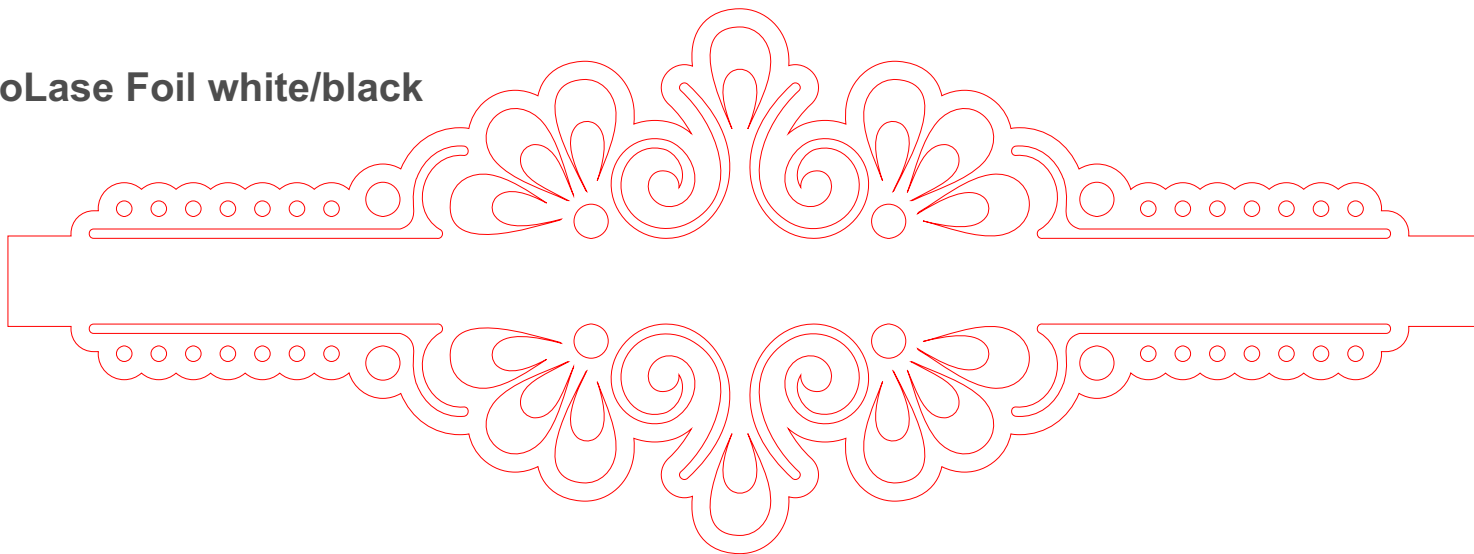

TroLase Foil white/black

Wood Veneer Walnut